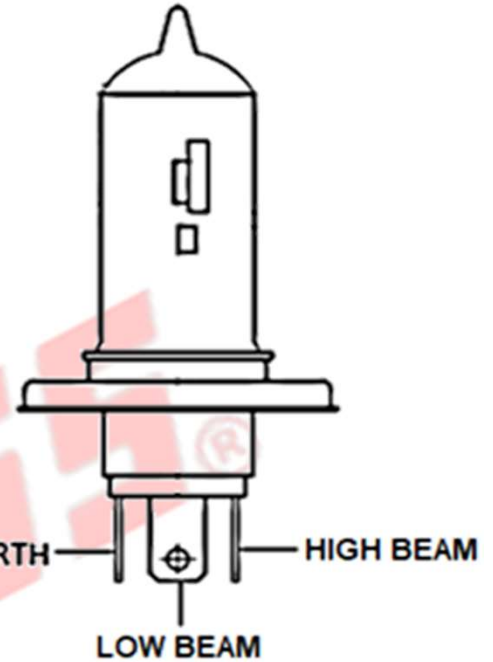

PART No.	SAP-2565S	SPECIFICATIONS
PRODUCT	HALOGEN BULB	

BOTTOM VIEW

SPECIFICATIONS

DIMENSION (mm)	L : 92
CATEGORY	HS1
CAP BASE	PX-43T-38
COLOUR TEMPERATURE	SUPER WHITE

ELECTRICAL DETAILS

DRIVING MAIN FILAMENT		
1	TEST VOLTAGE (V)	12 Volt
2	WATTAGE (W)	35 W
3	CURRENT (Amp)	2.9 Amp
4	LUMINOUS FLUX (lm)	701.25 - 948.78
PASSING DIP FILAMENT		
1	TEST VOLTAGE (V)	12 Volt
2	WATTAGE (W)	35 W
3	CURRENT (Amp)	2.9 Amp
4	LUMINOUS FLUX (lm)	446.25 - 603.25