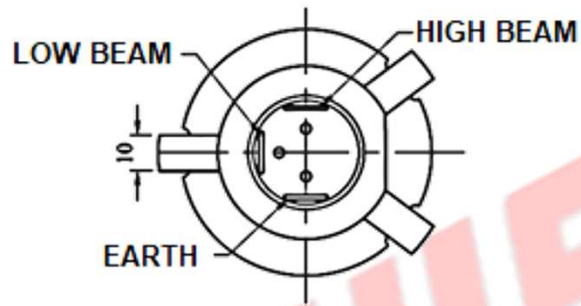

PART No.	SAP-2565S	SPECIFICATIONS
PRODUCT	HALOGEN BULB	

BOTTOM VIEW

SPECIFICATIONS

DIMENSION (mm)	L : 92
CATEGORY	HS1
CAP BASE	PX-43T-38
COLOUR TEMPERATURE	SUPER WHITE

ELECTRICAL DETAILS

DRIVING MAIN FILAMENT		
1	TEST VOLTAGE (V)	12 Volt
2	WATTAGE (W)	35 W
3	CURRENT (Amp)	2.9 Amp
4	LUMINOUS FLUX (lm)	701.25 - 948.78
PASSING DIP FILAMENT		
1	TEST VOLTAGE (V)	12 Volt
2	WATTAGE (W)	35 W
3	CURRENT (Amp)	2.9 Amp
4	LUMINOUS FLUX (lm)	446.25 - 603.25