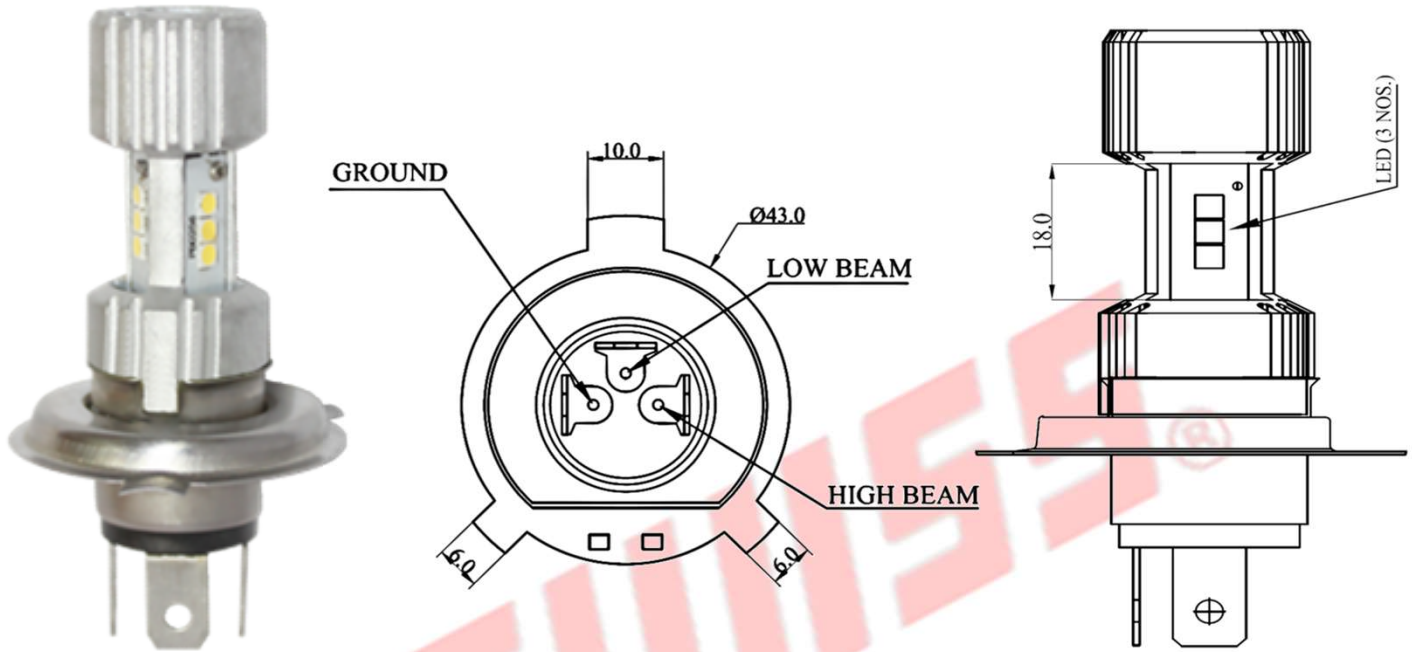

PART No.	SAP-2580	SPECIFICATIONS
PRODUCT	LED HEAD LAMP	

SPECIFICATIONS

DIMENSION (mm)		L : 82 ±0.2
CATEGORY		HS1
CAP BASE		PX-43T-38
COLOUR TEMPERATURE		WHITE
ELECTRICAL DETAILS		
DRIVING MAIN FILAMENT		
1	RATED VOLTAGE (V)	12 Volt
2	WATTAGE (W)	7 W
3	CURRENT (Amp)	0.53 Amp
4	LUMINOUS FLUX (lm)	600 ±15%
PASSING DIP FILAMENT		
1	RATED VOLTAGE (V)	12 Volt
2	WATTAGE (W)	9 W
3	CURRENT (Amp)	0.78 Amp
4	LUMINOUS FLUX (lm)	800 ±15%